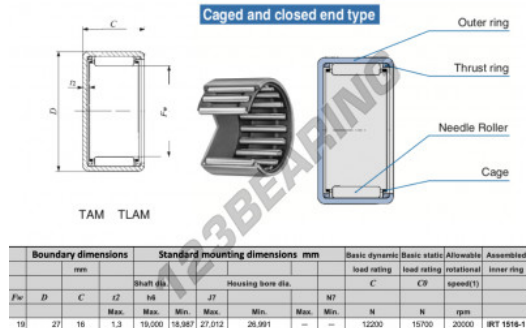

## Drawn cup roller bearing TAM1916-IKO - TAM1916-IKO

<https://www.123bearing.ie/bearing-housing/needle-roller-bearing/drawn-cup/tam1916-iko>

### PRODUCT FEATURES

Brand	IKO
N° Ean13	3616060599049
Inside diameter	19 mm
Outside diameter	27 mm
Thickness	16 mm
Limiting speed	20000 rpm
Dynamic load	12.2 kN
Static load	15.7 kN
Packaging	1

[contact@123bearing.ie](mailto:contact@123bearing.ie)