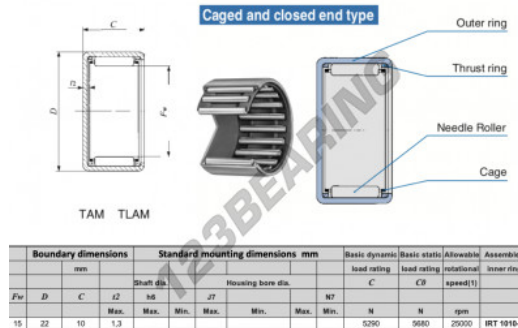

Drawn cup roller bearing TAM1510-IKO - TAM1510-IKO

<https://www.123bearing.ie/bearing-housing/needle-roller-bearing/drawn-cup/tam1510-iko>

PRODUCT FEATURES

Brand	IKO
N° Ean13	3616060598882
Inside diameter	15 mm
Outside diameter	22 mm
Thickness	10 mm
Limiting speed	25000 rpm
Dynamic load	5.29 kN
Static load	5.68 kN
Packaging	1