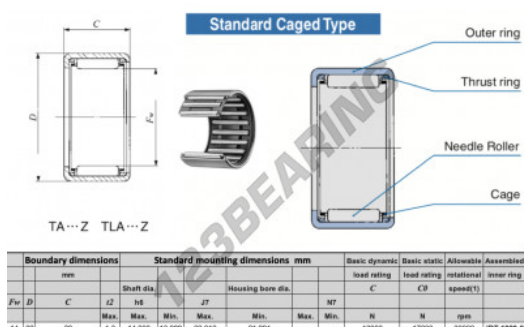

Drawn cup roller bearing TA1420-Z-IKO - TA1420-Z-IKO

<https://www.123bearing.ie/bearing-housing/needle-roller-bearing/drawn-cup/ta1420-z-iko>

PRODUCT FEATURES

| | |
|------------------|---------------|
| Brand | IKO |
| N° Ean13 | 3616060598851 |
| Inside diameter | 14 mm |
| Outside diameter | 22 mm |
| Thickness | 20 mm |
| Limiting speed | 30000 rpm |
| Weight | 24 g |
| Dynamic load | 13.9 kN |
| Static load | 17.2 kN |
| Packaging | 1 |