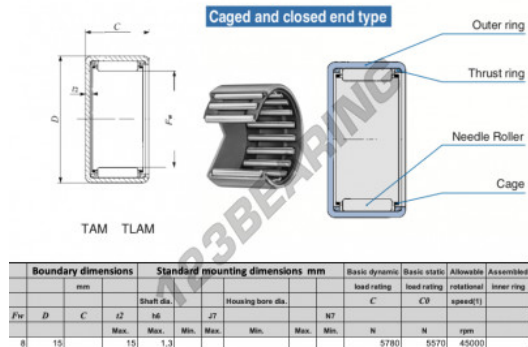

Drawn cup roller bearing TAM815-IKO - TAM815-IKO

<https://www.123bearing.ie/bearing-housing/needle-roller-bearing/drawn-cup/tam815-iko>

PRODUCT FEATURES

Brand	IKO
N° Ean13	3616060598707
Inside diameter	8 mm
Outside diameter	15 mm
Limiting speed	45000 rpm
Dynamic load	5.78 kN
Static load	5.57 kN
Packaging	1