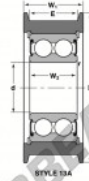

Mast guide bearing CG-5206-SSE-NTN - CG-5206-SSE-NTN

<https://www.123bearing.ie/bearing-housing/deep-groove-bearing/mast-guide/cg-5206-sse-ntn>

Bearing	Style	Bore	Outside Diameter	Inner Ring	Outer Ring	Shoulder	Radius	Fit	BASIC LOAD Ratings	
Number		d	D	W2	W1	E	R	r	Dynamic C	Static Ca
CG-5206-SSE	15A	6.350	6.350	0.857	1.82				41.83	35.42

PRODUCT FEATURES

Brand	NTN
N° Ean13	3616060587008
Inside diameter	25 mm
Outside diameter	108 mm
Thickness	39 mm
Dynamic load	41.83 kN
Static load	35.42 kN
Packaging	1

contact@123bearing.ie

+33 359 36 04 90