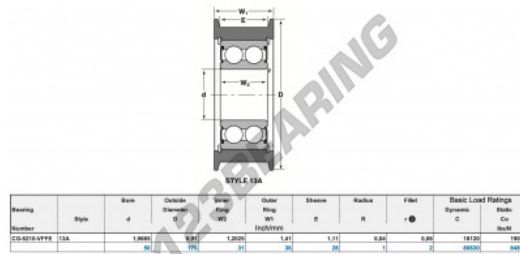

Mast guide bearing CG-5210-VFFE-NTN - CG-5210-VFFE-NTN

<https://www.123bearing.ie/bearing-housing/deep-groove-bearing/mast-guide/cg-5210-vffe-ntn>

PRODUCT FEATURES

Brand	NTN
N° Ean13	3616060586933
Inside diameter	50 mm
Outside diameter	176 mm
Thickness	36 mm
Dynamic load	80.63 kN
Static load	84.81 kN
Packaging	1