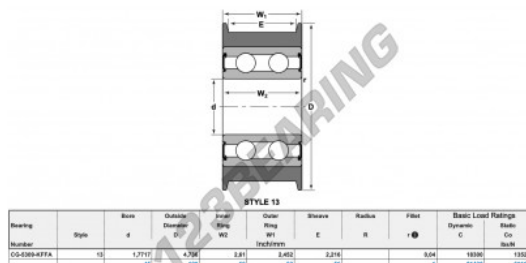

## Mast guide bearing CG-5309-KFFA-NTN - CG-5309-KFFA-NTN

<https://www.123bearing.ie/bearing-housing/deep-groove-bearing/mast-guide/cg-5309-kffa-ntn>

### PRODUCT FEATURES

Brand	NTN
N° Ean13	3616060586896
Inside diameter	45 mm
Outside diameter	120 mm
Thickness	66 mm
Dynamic load	81.43 kN
Static load	60.16 kN
Packaging	1

[contact@123bearing.ie](mailto:contact@123bearing.ie)