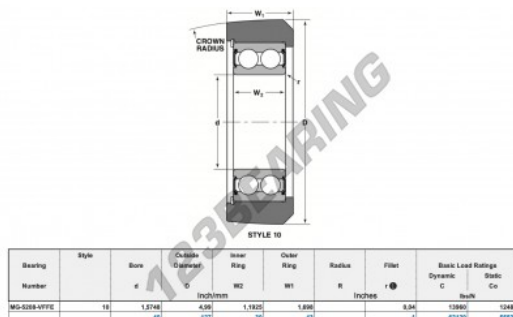

Mast guide bearing MG-5208-VFFE-NTN - MG-5208-VFFE-NTN

<https://www.123bearing.ie/bearing-housing/deep-groove-bearing/mast-guide/mg-5208-vffe-ntn>

PRODUCT FEATURES

Brand	NTN
N° Ean13	3616060586636
Inside diameter	40 mm
Outside diameter	127 mm
Thickness	43 mm
Dynamic load	62.12 kN
Static load	55.53 kN
Packaging	1