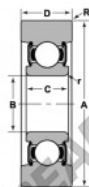

## Mast guide bearing MG-309-DDH-NTN - MG-309-DDH-NTN

<https://www.123bearing.ie/bearing-housing/deep-groove-bearing/mast-guide/mg-309-ddh-ntn>

STYLE 7

Bearing Number	Style	Bore B	Outside Diameter D	Inner Ring W2	Outer Ring D	Radius R	Fillet r	Basic Load Ratings	
								Dynamic C	Static Co
MG-309-DDH	7	1,7717 45	4,73 121	0,6643 24	1,25 32	0,125 3	0,04 1	11000 30000	7100 23000

### PRODUCT FEATURES

Brand	NTN
N° Ean13	3616060586490
Inside diameter	45 mm
Outside diameter	121 mm
Thickness	32 mm
Dynamic load	52.95 kN
Static load	31.95 kN
Packaging	1

[contact@123bearing.ie](mailto:contact@123bearing.ie)