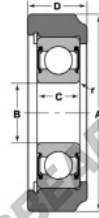

Mast guide bearing MG-207-FFM-NTN - MG-207-FFM-NTN

<https://www.123bearing.ie/bearing-housing/deep-groove-bearing/mast-guide/mg-207-ffm-ntn>

STYLE 6

Bearing Number	Style	Bore B	Outside Diameter A		Inner Ring W2	Outer Ring D	Radius R	Fillet r	Basic Load Ratings	
			mm	in					C	Ca
MG-207-FFM	E	35	101	101	29	35	0.04	38.93	26.78	

PRODUCT FEATURES

Brand	NTN
N° Ean13	3616060586384
Inside diameter	35 mm
Outside diameter	101 mm
Thickness	29 mm
Dynamic load	38.93 kN
Static load	26.78 kN
Packaging	1

contact@123bearing.ie

+33 359 36 04 90