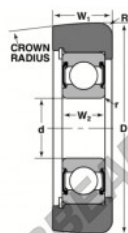

Mast guide bearing MG-207-FFU-NTN - MG-207-FFU-NTN

<https://www.123bearing.ie/bearing-housing/deep-groove-bearing/mast-guide/mg-207-ffu-ntn>

STYLE 2A

Bearing Number	Style	Bore d	Outside Diameter D	Inner Ring W2	Outer Ring W1	Radius R	Filet r	Basic Load Ratings	
				mm	mm	mm	mm	Dynamic C	Static Cr
MG-207-FFU	2A	35	101	35	71	1.125	0.278	52.64	34.53

PRODUCT FEATURES

Brand	NTN
N° Ean13	3616060586179
Inside diameter	35 mm
Inside diameter	1.378" inch
Outside diameter	101 mm
Outside diameter	3.976" inch
Thickness	29 mm
Thickness	1.142" inch
Dynamic load	52.64 kN
Static load	34.53 kN
Packaging	1