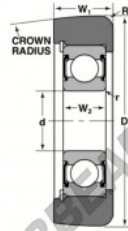

Mast guide bearing MG-206-FFPA-NTN - MG-206-FFPA-NTN

<https://www.123bearing.ie/bearing-housing/deep-groove-bearing/mast-guide/mg-206-ffpa-ntn>

STYLE 2A

Bearing Number	Style	Bore d	Outside Diameter D	Inner Ring Width W2	Outer Ring Width W1	Radius R	Fillet r	Basic Load Ratings Dynamic C Static Co
MG-206-FFPA	2A	1.1811	3.4893	0.893	1.162	0.236	0.34	27360 18860

PRODUCT FEATURES

Brand	NTN
N° Ean13	3616060586001
Inside diameter	30 mm
Outside diameter	89 mm
Thickness	29 mm
Dynamic load	27.36 kN
Static load	18.86 kN
Packaging	1

contact@123bearing.ie

+33 359 36 04 90