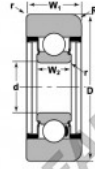

## Mast guide bearing MG-307-LLA-NTN - MG-307-LLA-NTN

<https://www.123bearing.ie/bearing-housing/deep-groove-bearing/mast-guide/mg-307-lla-ntn>

STYLE 1C

Bearing Number	Style	Bore d	Outside Diameter D	Inner Ring W2	Outer Ring W1	Radius R	Fillet r	Basic Load Ratings	
								Dynamic C	Static Co
MG-307-LLA	1C	1.38	3.32	0.78	1.25	0.31	0.06	1400	4300
		35.00	81.86	20.00	31.52	7.87	1.52	33300	181000

## PRODUCT FEATURES

Brand	NTN
N° Ean13	3616060585868
Inside diameter	35 mm
Outside diameter	81.86 mm
Thickness	20 mm
Dynamic load	33.33 kN
Static load	19.13 kN
Packaging	1

[contact@123bearing.ie](mailto:contact@123bearing.ie)