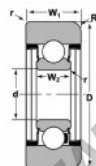

Mast guide bearing MG-307-LL-NTN - MG-307-LL-NTN

<https://www.123bearing.ie/bearing-housing/deep-groove-bearing/mast-guide/mg-307-ll-ntn>

STYLE 1C

Bearing Number	Style	Bore #	Outside Diameter		Inner Ring		Outer Ring		Radius R	Fillet r	Basic Load Ratings	
			mm	inch	mm	inch	mm	inch			Dynamic C	Static Ca
MG-307-LL	1C		1.38	3.62	0.79	1.25	6.31	6.96			1460	4380
			35.00	91.87	20.00	31.12	7.87	1.52			33330	19730

PRODUCT FEATURES

Brand	NTN
N° Ean13	3616060585851
Inside diameter	35 mm
Inside diameter	1.378" inch
Outside diameter	91.87 mm
Outside diameter	3.617" inch
Thickness	20 mm
Thickness	0.787" inch
Dynamic load	33.33 kN
Static load	19.13 kN
Packaging	1