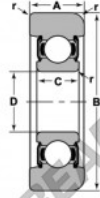

Mast guide bearing MG-308-FFH-NTN - MG-308-FFH-NTN

<https://www.123bearing.ie/bearing-housing/deep-groove-bearing/mast-guide/mg-308-ffh-ntn>

STYLE 1

Bearing Number	Style	Bore D	Outside Diameter	Inner Ring	Outer Ring	Radius R	Fit	Static Load Ratings	
			W	A	C			C ₀	
			mm	mm	mm	mm	mm	kN	kN
MG-308-FFH	1	40.00	101.60	23.00	28.00	6.35	1.02	40.80	24.03

PRODUCT FEATURES

Brand	NTN
N° Ean13	3616060585677
Inside diameter	40 mm
Outside diameter	101.6 mm
Thickness	28.58 mm
Dynamic load	40.8 kN
Static load	24.03 kN
Packaging	1

contact@123bearing.ie

+33 359 36 04 90