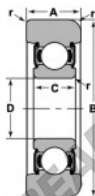

Mast guide bearing MG-307-FFH-NTN - MG-307-FFH-NTN

<https://www.123bearing.ie/bearing-housing/deep-groove-bearing/mast-guide/mg-307-ffh-ntn>

STYLE 1

Bearing Number	Style	Bore D	Outside Diameter B	Inner Ring W2	Outer Ring A	Radius R	Fit	Static Load Ratings	
								Dynamic C	Static Co
MG-307-FFH	1	35.00	101.35	21.00	28.58	0.40	1.52	33300	19130

PRODUCT FEATURES

Brand	NTN
N° Ean13	3616060585585
Inside diameter	35 mm
Outside diameter	101.35 mm
Thickness	28.58 mm
Dynamic load	33.33 kN
Static load	19.13 kN
Packaging	1

contact@123bearing.ie

+33 359 36 04 90