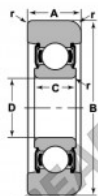

## Mast guide bearing MG-205-FF-NTN - MG-205-FF-NTN

<https://www.123bearing.ie/bearing-housing/deep-groove-bearing/mast-guide/mg-205-ff-ntn>

**STYLE 1**

Bearing Number	Style	Bore #	Outside Diameter		Inner Ring		Outer Ring		Radius R	Fit	Basic Load Ratings	
			mm	inch	mm	inch	mm	inch			C	Co
MG-205-FF	1	5	25.00	65.10	8.50	14.90	21.29	0.25	0.00	14010	7830	

## PRODUCT FEATURES

Brand	NTN
N° Ean13	3616060585455
Inside diameter	25.001 mm
Outside diameter	65.1 mm
Thickness	21.29 mm
Dynamic load	14010 kN
Static load	7830 kN
Packaging	1

[contact@123bearing.ie](mailto:contact@123bearing.ie)