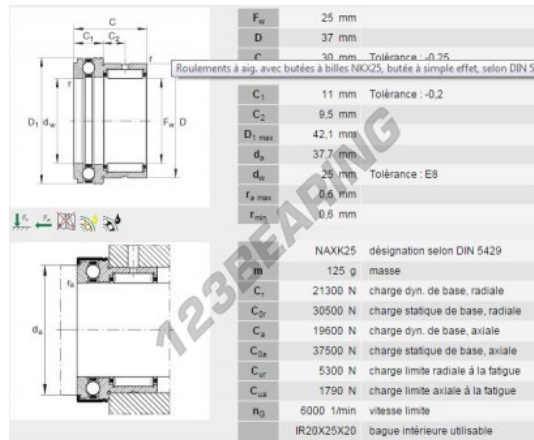

Needle roller bearing NKX25-INA - NKX25-INA

<https://www.123bearing.ie/bearing-housing/needle-roller-bearing/needle/nkx25-ina>

PRODUCT FEATURES

| | |
|------------------|---------------|
| Brand | INA |
| N° Ean13 | 3663952092935 |
| Inside diameter | 25 mm |
| Outside diameter | 37 mm |
| Thickness | 30 mm |
| Packaging | 1 |