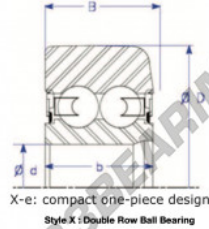

## Mast guide bearing MG313-DDL-2-ENDURO - MG313-DDL-2-ENDURO

<https://www.123bearing.ie/bearing-housing/deep-groove-bearing/mast-guide/mg313-ddl-2-enduro>

Part Number	Style	Inner Diameter, d	Outer Diameter, D	Inner Ring Width, b	Outer Ring Width, B	Radius, R	Dynamic Capacity	Static Capacity
MG 313 DDL-2	X-e One piece	65.000 mm	135.70 mm	34 mm	41.920 mm	6.000 mm	56,300 kN	57,600 kN

### PRODUCT FEATURES

Brand	ENDURO
N° Ean13	3616060582546
Inside diameter	65 mm
Outside diameter	135.7 mm
Thickness	41.92 mm
Dynamic load	56.3 kN
Static load	57.6 kN
Packaging	1

[contact@123bearing.ie](mailto:contact@123bearing.ie)