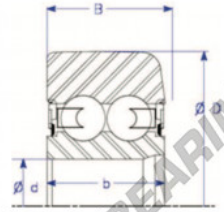

Mast guide bearing MG5210-VFFX-ENDURO - MG5210-VFFX-ENDURO

<https://www.123bearing.ie/bearing-housing/deep-groove-bearing/mast-guide/mg5210-vffx-enduro>

X-e: compact one-piece design
Style X: Double Row Ball Bearing

Part Number	Style	Inner Diameter, d	Outer Diameter, D	Inner Ring Width, b	Outer Ring Width, B	Radius, R	Dynamic Capacity	Static Capacity
MG.5210.VFFX	X-e One piece	50.000 mm	163.83 mm	30.2 mm	33.000 mm	9.000 mm	69,550 kN	69,730 kN

PRODUCT FEATURES

Brand	ENDURO
N° Ean13	3616060582522
Inside diameter	50 mm
Outside diameter	163.83 mm
Thickness	33 mm
Dynamic load	69.55 kN
Static load	69.73 kN
Packaging	-
Standard	No standard

contact@123bearing.ie