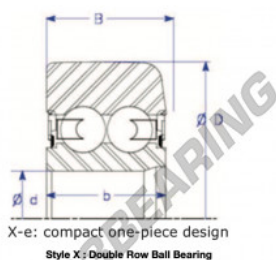

Mast guide bearing MG309-DDL-2-ENDURO - MG309-DDL-2-ENDURO

<https://www.123bearing.ie/bearing-housing/deep-groove-bearing/mast-guide/mg309-ddl-2-enduro>

X-e: compact one-piece design
Style X-e Double Row Ball Bearing

Part Number	Style	Inner Diameter, d	Outer Diameter, D	Inner Ring Width, b	Outer Ring Width, B	Radius, R	Dynamic Capacity	Static Capacity
MG 309 DDL 2	X-e One piece	45.000 mm	105.80 mm	33.63 mm	33.900 mm	5.300 mm	49,500 kN	38,900 kN

PRODUCT FEATURES

Brand	ENDURO
N° Ean13	3616060582508
Inside diameter	45 mm
Outside diameter	105.8 mm
Thickness	33.9 mm
Dynamic load	49.5 kN
Static load	38.9 kN
Packaging	1

contact@123bearing.ie

+33 359 36 04 90