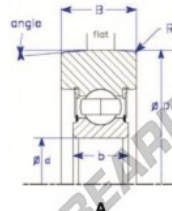

## Mast guide bearing MG310-MZ-1-ENDURO - MG310-MZ-1-ENDURO

<https://www.123bearing.ie/bearing-housing/deep-groove-bearing/mast-guide/mg310-mz-1-enduro>

Conrad  
Style IX : Symmetrical Design

Part Number	Style	Inner Diameter, d	Outer Diameter, D	Inner Ring Width, b	Outer Ring Width, B	Radius, R	Dynamic Capacity	Static Capacity
MG.310.MZ.1	IX - Symmetrical design, conrad	50.800 mm	103.30 mm	36 mm	34.500 mm	2.000 mm	45,340 kN	41,430 kN

### PRODUCT FEATURES

Brand	ENDURO
N° Ean13	3616060582188
Inside diameter	50.8 mm
Outside diameter	103.3 mm
Thickness	36 mm
Dynamic load	45.34 kN
Static load	41.43 kN
Packaging	1

[contact@123bearing.ie](mailto:contact@123bearing.ie)