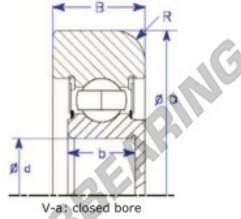

## Mast guide bearing MG308-FF-15-ENDURO - MG308-FF-15-ENDURO

<https://www.123bearing.ie/bearing-housing/deep-groove-bearing/mast-guide/mg308-ff-15-enduro>

| Part Number  | Style           | Inner Diameter, d | Outer Diameter, D | Inner Ring Width, b | Outer Ring Width, B | Radius, R | Dynamic Capacity | Static Capacity |
|--------------|-----------------|-------------------|-------------------|---------------------|---------------------|-----------|------------------|-----------------|
| MG 308 FF-15 | V-g Closed bore | 40.000 mm         | 126.00 mm         | 23/28 mm            | 32.000 mm           | 9.000 mm  | 40,760 kN        | 24,020 kN       |

### PRODUCT FEATURES

|                  |               |
|------------------|---------------|
| Brand            | ENDURO        |
| N° Ean13         | 3616060581891 |
| Inside diameter  | 40 mm         |
| Outside diameter | 126 mm        |
| Thickness        | 32 mm         |
| Dynamic load     | 40.76 kN      |
| Static load      | 24.02 kN      |
| Packaging        | 1             |