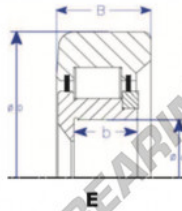

Mast guide bearing MG33MM-1-ENDURO - MG33MM-1-ENDURO

<https://www.123bearing.ie/bearing-housing/deep-groove-bearing/mast-guide/mg33mm-1-enduro>

Non-Threaded Shoulder

Style IV Roller Bearing

Part Number	Style	Inner Diameter, d	Outer Diameter, D	Inner Ring Width, b	Outer Ring Width, B	Radius, R	Dynamic Capacity	Static Capacity
MG 33mm-1	IV-e Non threaded shoulder	33,000 mm	88,60 mm	15 mm	29,000 mm	7,000 mm	65,000 kN	83,000 kN

PRODUCT FEATURES

Brand	ENDURO
N° Ean13	3616060581846
Inside diameter	33 mm
Outside diameter	88.6 mm
Thickness	29 mm
Dynamic load	65 kN
Static load	83 kN
Packaging	1
Standard	No standard

contact@123bearing.ie