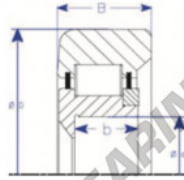

Mast guide bearing MG306DDL-2-ENDURO - MG306DDL-2-ENDURO

<https://www.123bearing.ie/bearing-housing/deep-groove-bearing/mast-guide/mg306ddl-2-enduro>

E
Non-Threaded Shoulder

Style IV Roller Bearing

Part Number	Style	Inner Diameter, d	Outer Diameter, D	Inner Ring Width, b	Outer Ring Width, B	Radius, R	Dynamic Capacity	Static Capacity
MG 306 DDL-2	IV-e Non threaded shoulder	30,000 mm	75,70 mm	16 mm	24,000 mm	6,000 mm	57,100 kN	67,100 kN

PRODUCT FEATURES

Brand	ENDURO
N° Ean13	3616060581822
Inside diameter	30 mm
Outside diameter	75.2 mm
Thickness	24 mm
Weight	150 g
Dynamic load	57.1 kN
Static load	67.1 kN
Packaging	1
Standard	No standard