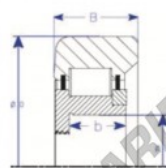

## Mast guide bearing MG92MM-1-ENDURO - MG92MM-1-ENDURO

<https://www.123bearing.ie/bearing-housing/deep-groove-bearing/mast-guide/mg92mm-1-enduro>

**C**  
Threaded Bore  
Style IV Roller Bearing

Part Number	Style	Inner Diameter, d	Outer Diameter, D	Inner Ring Width, b	Outer Ring Width, B	Radius, R	Dynamic Capacity	Static Capacity
MG 92mm-1	N-c Two piece III	92.075 mm	163.50 mm	53.975 mm	57.150 mm	8.000 mm	239,700 kN	393,600 kN

### PRODUCT FEATURES

Brand	ENDURO
N° Ean13	3616060581785
Inside diameter	92.075 mm
Outside diameter	163.5 mm
Thickness	57.15 mm
Dynamic load	239.7 kN
Static load	393.6 kN
Packaging	1

[contact@123bearing.ie](mailto:contact@123bearing.ie)