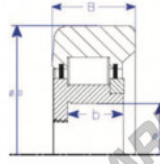

Mast guide bearing MG306-DDL-11-ENDURO - MG306-DDL-11-ENDURO

<https://www.123bearing.ie/bearing-housing/deep-groove-bearing/mast-guide/mg306-ddl-11-enduro>

C
Threaded Bore
Style IV Roller Bearing

Part Number	Style	Inner Diameter, d	Outer Diameter, D	Inner Ring Width, b	Outer Ring Width, B	Radius, R	Dynamic Capacity	Static Capacity
MG 306 DDL-11	IV - Two piece III	30,000 mm	75,00 mm	10 mm	24,000 mm	4,000 mm	57,100 kN	67,250 kN

PRODUCT FEATURES

Brand	ENDURO
N° Ean13	3616060581716
Inside diameter	30 mm
Outside diameter	75 mm
Thickness	24 mm
Dynamic load	57.1 kN
Static load	67.25 kN
Packaging	1

contact@123bearing.ie

+33 359 36 04 90