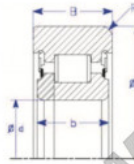

Mast guide bearing MG28MM-1-ENDURO - MG28MM-1-ENDURO

<https://www.123bearing.ie/bearing-housing/deep-groove-bearing/mast-guide/mg28mm-1-enduro>

B
Two Piece IR
Style IV Roller Bearing

Part Number	Style	Inner Diameter, d	Outer Diameter, D	Inner Ring Width, b	Outer Ring Width, B	Radius, R	Dynamic Capacity	Static Capacity
MG 28mm-1	IR-2 piece IR	28,000 mm	77,20 mm	14,5 mm	27,000 mm	5,000 mm	54,970 kN	62,890 kN

PRODUCT FEATURES

Brand	ENDURO
N° Ean13	3616060581648
Inside diameter	28 mm
Outside diameter	77.2 mm
Thickness	27 mm
Weight	770 g
Dynamic load	54.97 kN
Static load	62.89 kN
Packaging	1

contact@123bearing.ie