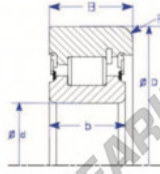

Mast guide bearing MG77.5-1-ENDURO - MG77.5-1-ENDURO

<https://www.123bearing.ie/bearing-housing/deep-groove-bearing/mast-guide/mg77.5-1-enduro>

A
One Piece IR,
Snap Ring
Style IV Roller Bearing

Part Number	Style	Inner Diameter, d	Outer Diameter, D	Inner Ring Width, b	Outer Ring Width, B	Radius, R	Dynamic Capacity	Static Capacity
MG 77.5-1	IR - Snap Ring	77.450 mm	127.50 mm	31.5 mm	31.500 mm	4.000 mm	98,200 kN	172,700 kN

PRODUCT FEATURES

Brand	ENDURO
N° Ean13	3616060581624
Inside diameter	77.45 mm
Outside diameter	127.5 mm
Thickness	31.5 mm
Dynamic load	98.2 kN
Static load	172.7 kN
Packaging	1

contact@123bearing.ie

+33 359 36 04 90