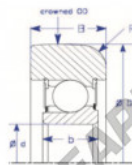

Mast guide bearing MG308-FFUB-ENDURO - MG308-FFUB-ENDURO

<https://www.123bearing.ie/bearing-housing/deep-groove-bearing/mast-guide/mg308-ffub-enduro>

Part Number	Style	Inner Diameter, d	Outer Diameter, D	Inner Ring Width, b	Outer Ring Width, B	Radius, R	Dynamic Capacity	Static Capacity
MG_308_FFUB	8-b Crowned OD	40.000 mm	112.40 mm	21 mm	32.100 mm	8.000 mm	56,280 KN	38,910 KN

PRODUCT FEATURES

Brand	ENDURO
N° Ean13	3616060581259
Inside diameter	40 mm
Outside diameter	112.4 mm
Thickness	32.1 mm
Dynamic load	56.28 kN
Static load	38.91 kN
Packaging	1

contact@123bearing.ie

+33 359 36 04 90