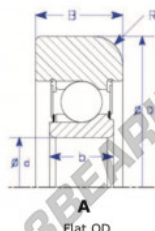

Mast guide bearing MG312-DDM4-ENDURO - MG312-DDM4-ENDURO

<https://www.123bearing.ie/bearing-housing/deep-groove-bearing/mast-guide/mg312-ddm4-enduro>

Part Number	Style	Inner Diameter, d	Outer Diameter, D	Inner Ring Width, b	Outer Ring Width, B	Radius, R	Dynamic Capacity	Static Capacity
MG 312 DDM-4	Flt Flat OD	60.000 mm	152.00 mm	31 mm	36.000 mm	7.000 mm	81.750 kN	51.850 kN

PRODUCT FEATURES

Brand	ENDURO
N° Ean13	3616060581150
Inside diameter	60 mm
Outside diameter	152 mm
Thickness	36 mm
Dynamic load	81.75 kN
Static load	51.85 kN
Packaging	1

contact@123bearing.ie

+33 359 36 04 90