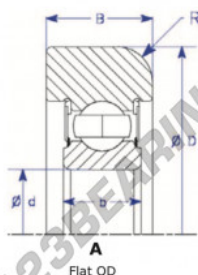

## Mast guide bearing MG100MM-2-ENDURO - MG100MM-2-ENDURO

<https://www.123bearing.ie/bearing-housing/deep-groove-bearing/mast-guide/mg100mm-2-enduro>

Part Number	Style	Inner Diameter, d	Outer Diameter, D	Inner Ring Width, b	Outer Ring Width, B	Radius, R	Dynamic Capacity	Static Capacity
MG.100mm-2	Flat OD	100.000 mm	207.00 mm	34 mm	52.000 mm	10.000 mm	122,000 kN	92,000 kN

### PRODUCT FEATURES

Brand	ENDURO
N° Ean13	3616060580894
Inside diameter	100 mm
Outside diameter	207 mm
Thickness	52 mm
Dynamic load	122 kN
Static load	92 kN
Packaging	1

[contact@123bearing.ie](mailto:contact@123bearing.ie)