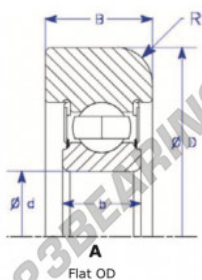

Mast guide bearing MG313-DDA-ENDURO - MG313-DDA-ENDURO

<https://www.123bearing.ie/bearing-housing/deep-groove-bearing/mast-guide/mg313-dda-enduro>

Part Number	Style	Inner Diameter, d	Outer Diameter, D	Inner Ring Width, b	Outer Ring Width, B	Radius, R	Dynamic Capacity	Static Capacity
MG 313 DDA	1- Flat OD	65.000 mm	175.00 mm	33 mm	45.000 mm	8.000 mm	93,000 kN	60,000 kN

PRODUCT FEATURES

Brand	ENDURO
N° Ean13	3616060580856
Inside diameter	65 mm
Outside diameter	175 mm
Thickness	45 mm
Dynamic load	93 kN
Static load	60 kN
Packaging	1

contact@123bearing.ie

+33 359 36 04 90

CRT4 de Lesquin 60 Rue Du Haut De Sainghin 59273 Fretin FRANCE