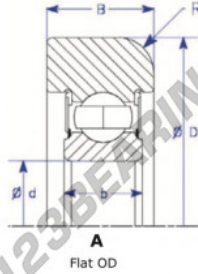

Mast guide bearing MG311-KK-1-ENDURO - MG311-KK-1-ENDURO

<https://www.123bearing.ie/bearing-housing/deep-groove-bearing/mast-guide/mg311-kk-1-enduro>

Part Number	Style	Inner Diameter, d	Outer Diameter, D	Inner Ring Width, b	Outer Ring Width, B	Radius, R	Dynamic Capacity	Static Capacity
MG 311-KK-1	1- Flat OD	55.000 mm	148.30 mm	29 mm	45.000 mm	7.000 mm	72,220 kN	44,800 kN

PRODUCT FEATURES

Brand	ENDURO
N° Ean13	3616060580801
Inside diameter	55 mm
Outside diameter	148.3 mm
Thickness	45 mm
Dynamic load	72.22 kN
Static load	44.8 kN
Packaging	1

contact@123bearing.ie

+33 359 36 04 90