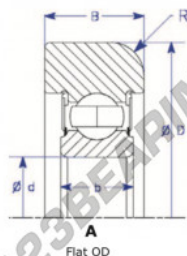

Mast guide bearing MG310-DDN-2-ENDURO - MG310-DDN-2-ENDURO

<https://www.123bearing.ie/bearing-housing/deep-groove-bearing/mast-guide/mg310-ddn-2-enduro>

Part Number	Style	Inner Diameter, d	Outer Diameter, D	Inner Ring Width, b	Outer Ring Width, B	Radius, R	Dynamic Capacity	Static Capacity
MG 310 DDN-2	1- Flat OD	50.000 mm	129.50 mm	27 mm	35.000 mm	7.000 mm	62,000 kN	38,210 kN

PRODUCT FEATURES

Brand	ENDURO
N° Ean13	3616060580689
Inside diameter	50 mm
Inside diameter	1.969" inch
Outside diameter	129.5 mm
Outside diameter	5.098" inch
Thickness	35 mm
Thickness	1.378" inch
Dynamic load	62 kN
Static load	38.21 kN
Packaging	1