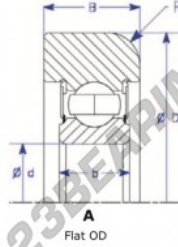

Mast guide bearing MG309-DDTB-ENDURO - MG309-DDTB-ENDURO

<https://www.123bearing.ie/bearing-housing/deep-groove-bearing/mast-guide/mg309-ddtb-enduro>

Part Number	Style	Inner Diameter, d	Outer Diameter, D	Inner Ring Width, b	Outer Ring Width, B	Radius, R	Dynamic Capacity	Static Capacity
MG 309 DDTB	1- Flat OD	45.000 mm	120.00 mm	25 mm	29.000 mm	3.000 mm	52,990 kN	32,050 kN

PRODUCT FEATURES

Brand	ENDURO
N° Ean13	3616060580573
Inside diameter	45 mm
Outside diameter	120 mm
Thickness	29 mm
Dynamic load	52.99 kN
Static load	32.05 kN
Packaging	-

contact@123bearing.ie

+33 359 36 04 90