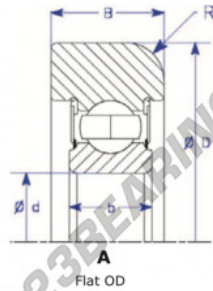

Mast guide bearing MG308-HD-4-ENDURO - MG308-HD-4-ENDURO

<https://www.123bearing.ie/bearing-housing/deep-groove-bearing/mast-guide/mg308-hd-4-enduro>

Part Number	Style	Inner Diameter, d	Outer Diameter, D	Inner Ring Width, b	Outer Ring Width, B	Radius, R	Dynamic Capacity	Static Capacity
MG 308 HD-4	1-Flat OD	40.000 mm	117.90 mm	23 mm	28.000 mm	6.750 mm	40,760 KN	24,020 KN

PRODUCT FEATURES

Brand	ENDURO
N° Ean13	3616060580320
Inside diameter	40 mm
Outside diameter	117.9 mm
Thickness	28 mm
Dynamic load	40.76 kN
Static load	24.02 kN
Packaging	1

contact@123bearing.ie

+33 359 36 04 90