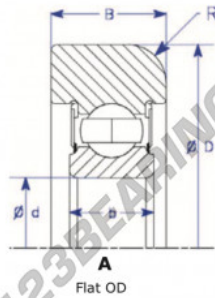

Mast guide bearing MG307-KN-1-ENDURO - MG307-KN-1-ENDURO

<https://www.123bearing.ie/bearing-housing/deep-groove-bearing/mast-guide/mg307-kn-1-enduro>

Part Number	Style	Inner Diameter, d	Outer Diameter, D	Inner Ring Width, b	Outer Ring Width, B	Radius, R	Dynamic Capacity	Static Capacity
MG 307 KN-1	1 - Flat OD	35,000 mm	105,85 mm	21 mm	25,000 mm	8,000 mm	33,540 kN	19,230 kN

PRODUCT FEATURES

Brand	ENDURO
N° Ean13	3616060580054
Inside diameter	35 mm
Outside diameter	105.85 mm
Thickness	25 mm
Dynamic load	33.54 kN
Static load	19.23 kN
Packaging	1

contact@123bearing.ie

+33 359 36 04 90