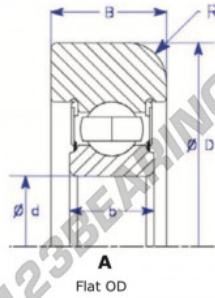

Mast guide bearing MG307-KK-1-ENDURO - MG307-KK-1-ENDURO

<https://www.123bearing.ie/bearing-housing/deep-groove-bearing/mast-guide/mg307-kk-1-enduro>

Part Number	Style	Inner Diameter, d	Outer Diameter, D	Inner Ring Width, b	Outer Ring Width, B	Radius, R	Dynamic Capacity	Static Capacity
MG 307 KK-1	1 - Flat OD	35,000 mm	107,80 mm	21 mm	31,000 mm	6,500 mm	33,540 KN	19,230 KN

PRODUCT FEATURES

Brand	ENDURO
N° Ean13	3616060580023
Inside diameter	35 mm
Outside diameter	107.8 mm
Thickness	31 mm
Dynamic load	33.54 kN
Static load	19.23 kN
Packaging	1

contact@123bearing.ie

+33 359 36 04 90