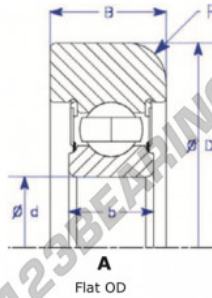

Mast guide bearing MG307-FFTT-L-ENDURO - MG307-FFTT-L-ENDURO

<https://www.123bearing.ie/bearing-housing/deep-groove-bearing/mast-guide/mg307-fftt-l-enduro>

Part Number	Style	Inner Diameter, d	Outer Diameter, D	Inner Ring Width, b	Outer Ring Width, B	Radius, R	Dynamic Capacity	Static Capacity
MG 307-FFTT-L	L=Flat OD	35,000 mm	96,70 mm	21 mm	25,000 mm	5,000 mm	33,540 kN	19,230 kN

PRODUCT FEATURES

Brand	ENDURO
N° Ean13	3616060579966
Inside diameter	35 mm
Outside diameter	96.7 mm
Thickness	25 mm
Dynamic load	33.54 kN
Static load	19.23 kN
Packaging	1

contact@123bearing.ie

+33 359 36 04 90