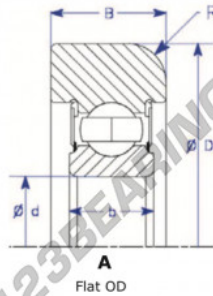

Mast guide bearing MG307-FFTA-ENDURO - MG307-FFTA-ENDURO

<https://www.123bearing.ie/bearing-housing/deep-groove-bearing/mast-guide/mg307-ffta-enduro>

| Part Number | Style | Inner Diameter, d | Outer Diameter, D | Inner Ring Width, b | Outer Ring Width, B | Radius, R | Dynamic Capacity | Static Capacity |
|-------------|-------------|-------------------|-------------------|---------------------|---------------------|-----------|------------------|-----------------|
| MG 307 FETA | 1-1 Flat OD | 35,00 mm | 102,00 mm | 21 mm | 25,00 mm | 4,000 mm | 33,540 kN | 19,230 kN |

PRODUCT FEATURES

| | |
|------------------|---------------|
| Brand | ENDURO |
| N° Ean13 | 3616060579928 |
| Inside diameter | 35 mm |
| Outside diameter | 102 mm |
| Thickness | 25 mm |
| Dynamic load | 33.54 kN |
| Static load | 19.23 kN |
| Packaging | 1 |