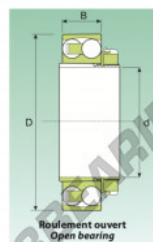

Self aligning ball bearing 2213-K - 2213-K

<https://www.123bearing.ie/bearing-housing/deep-groove-bearing/sefl-aligning/2213-k>

Tableau 1

	d (mm)	D (mm)	B (mm)	B1 (mm)	Dynamic C _r	Static C _{0r}	Lubrication Grease	Oil
2213 K	60	120	31	50	56,1	19,6	5355	6300

PRODUCT FEATURES

Brand	GEN
Inside diameter	60 mm
Outside diameter	120 mm
Thickness	31 mm
Weight	1390 g
Dynamic load	56.1 kN
Static load	19.6 kN
Packaging	1

contact@123bearing.ie

+33 359 36 04 90

CRT4 de Lesquin 60 Rue Du Haut De Sainghin 59273 Fretin FRANCE