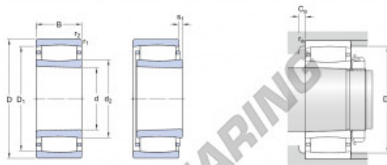

Roller bearing C2209-KTN9-SKF - C2209-KTN9-SKF

<https://www.123bearing.ie/bearing-housing/roller-bearing/roller/c2209-ktn9-skf>

Reference	Dimensions					Number of rollers	Dimensions (mm)					Outer diameter	Inner diameter	Width	Dynamic load capacity	Static load capacity	Limiting speed	Mass
	A	B	C	D	E		F	G	H	I	J							
C2209-KTN9	45	85	23	45	45	11	11	11	11	11	11	45	45	23	93	93	7500	0.55

PRODUCT FEATURES

Brand	SKF
N° Ean13	7316571139616
Inside diameter	45 mm
Outside diameter	85 mm
Thickness	23 mm
Limiting speed	7500 rpm
Weight	0.55 g
Dynamic load	93 kN
Static load	93 kN
Packaging	-
Standard	No standard