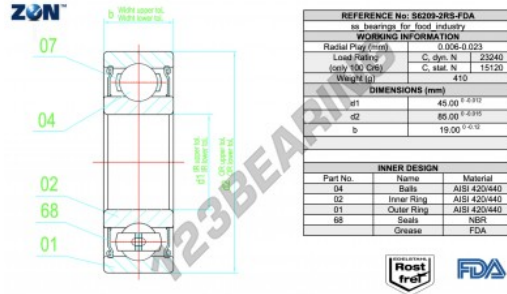

## Deep groove ball bearing single row

# S6209-2RS-FDA-AISI420-ZEN - S6209-2RS-FDA-AISI420-ZEN

<https://www.123bearing.ie/bearing-housing/deep-groove-bearing/single-row/s6209-2rs-fda-aisi420-zen>

## PRODUCT FEATURES

Brand	ZEN
N° Ean13	3616060574671
Inside diameter	45 mm
Sealing	Seal on both sides
Outside diameter	85 mm
Thickness	19 mm
Weight	410 g
Packaging	1

[contact@123bearing.ie](mailto:contact@123bearing.ie)