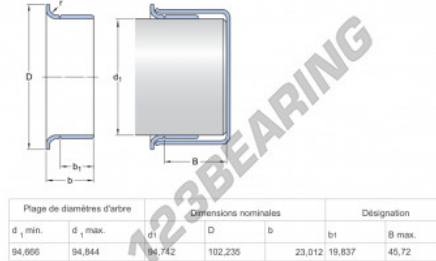

Speedi-Sleeve 99366-SKF - 99366-SKF

<https://www.123bearing.ie/seals/accessories/speedi-sleeve/99366-skf>

PRODUCT FEATURES

Brand	SKF
N° Ean13	85311042628
Inside diameter	94 mm
Inside diameter	3.701" inch
Thickness	23 mm
Thickness	0.906" inch
Packaging	1