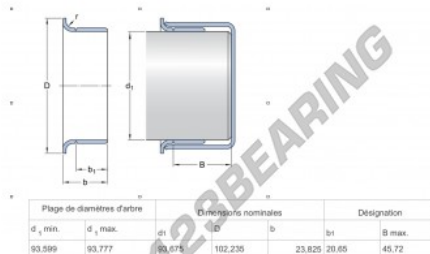

Speedi-Sleeve 99365-SKF - 99365-SKF

<https://www.123bearing.ie/seals/accessories/speedi-sleeve/99365-skf>

PRODUCT FEATURES

Brand	SKF
N° Ean13	85311042611
Inside diameter	93 mm
Thickness	23 mm
Packaging	1