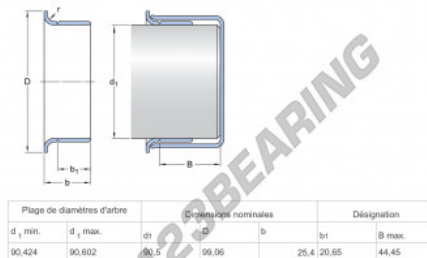

Speedi-Sleeve 99356-SKF - 99356-SKF

<https://www.123bearing.ie/seals/accessories/speedi-sleeve/99356-skf>

PRODUCT FEATURES

Brand	SKF
N° Ean13	85311042550
Inside diameter	90.5 mm
Thickness	25.4 mm
Outside diameter	91 mm
Weight	200 g
Packaging	1
Standard	No standard