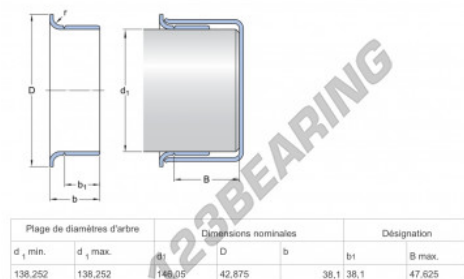

Speedi-Sleeve 99548-SKF - 99548-SKF

<https://www.123bearing.ie/seals/accessories/speedi-sleeve/99548-skf>

PRODUCT FEATURES

Brand	SKF
N° Ean13	85311043090
Inside diameter	138 mm
Thickness	42 mm
Packaging	1