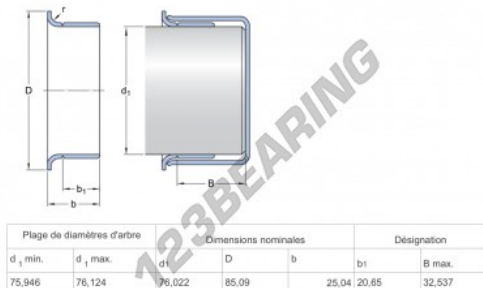

Speedi-Sleeve 99299-SKF - 99299-SKF

<https://www.123bearing.ie/seals/accessories/speedi-sleeve/99299-skf>

PRODUCT FEATURES

Brand	SKF
N° Ean13	85311042260
Inside diameter	76 mm
Thickness	25 mm
Weight	97.1 g
Packaging	1
Standard	No standard