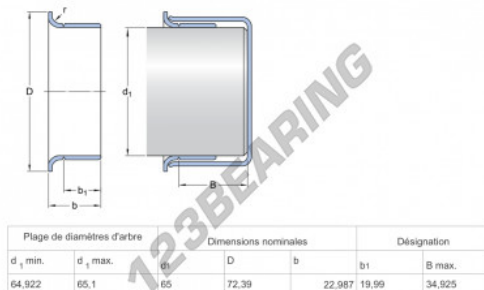

Speedi-Sleeve 99841-SKF - 99841-SKF

<https://www.123bearing.ie/seals/accessories/speedi-sleeve/99841-skf>

PRODUCT FEATURES

Brand	SKF
N° Ean13	85311185936
Inside diameter	65 mm
Thickness	22 mm
Packaging	1